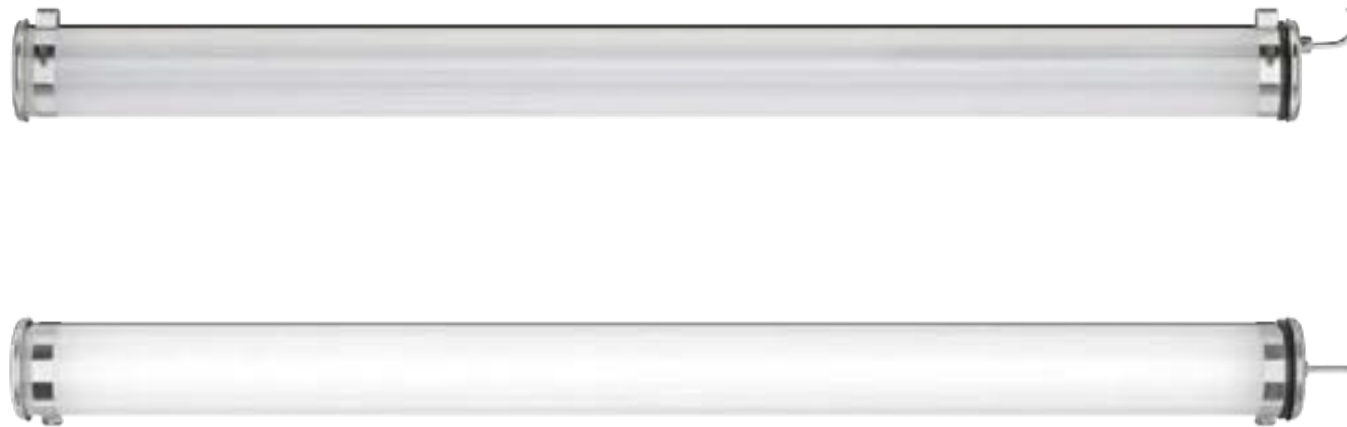

Bronzino

Ceiling light fitting for sports hall lighting (< 8 m)	
Light output	12000 lm
Length	1850 mm

AG1115

Principal part numbers

Lumens*	L (mm)	T (K)	Designation	Optics	Part No.	Cons. (W)
3000K version						
12000	1850	3000	BRONZINO 12000-830		1686 0020	118
4000K version						
12000	1850	4000	BRONZINO 12000-840		1686 0030	118

* Light output of the luminaire

Specifications

Technical data	
Light source	<ul style="list-style-type: none"> High-efficiency removable LED modules (135lm/W, IRC>80, 3 SDCM) 50 000 h L80/B10 at max. operating temperature
Optics	<ul style="list-style-type: none"> Satin-finish diffuser housing (special LED) Specific intensive primary diffuser optics Light mixing chamber
Light comfort	Brightness management using a satin-finish housing
Photobiological hazard	Group 1
Heat management	Passive heat sink in aluminium
Control gear	Constant current driver (non-dimmable)
Rapid installation	
Connection	<ul style="list-style-type: none"> With nickel-coated brass cable gland for cable Ø 5 - 14 mm To a 3x2,5 mm² disconnectable terminal block
Closing	Quick closing with just one screw
Fixing	2 stainless steel fixing straps with HSHC screw (with variable centre distance)
Easy maintenance	
LED engine maintenance	<ul style="list-style-type: none"> Quick opening and closing with just one screw Patented sliding maintenance system Easily removable LED modules and driver
Materials and finishing	
Housing	Special satin-finish polycarbonate housing for LEDs
End caps, fixing straps, ...	304L stainless steel
Gaskets	Moulded EPDM gaskets