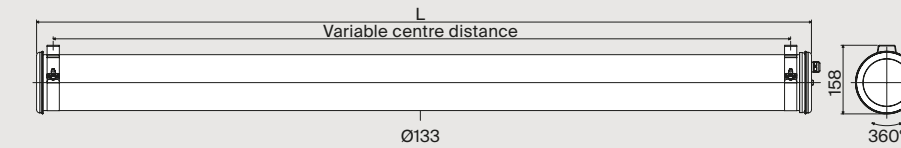

Bronzino

Ceiling light fitting for sports hall lighting (< 8 m)	
Light output	12000 lm
Length	1850 mm

AG1115

Principal part numbers

Lumens*	L (mm)	T (K)	Designation	Optics	Part No.	Cons. (W)
3000K version						
12000	1850	3000	BRONZINO 12000-830		1686 0020	118
4000K version						
12000	1850	4000	BRONZINO 12000-840		1686 0030	118

* Light output of the luminaire

Specifications

Technical data	
Light source	<ul style="list-style-type: none"> High-efficiency removable LED modules (135lm/W, IRC>80, 3 SDCM) 50 000 h L80/B10 at max. operating temperature
Optics	<ul style="list-style-type: none"> Satin-finish diffuser housing (special LED) Specific intensive primary diffuser optics Light mixing chamber
Light comfort	Brightness management using a satin-finish housing
Photobiological hazard	Group 1
Heat management	Passive heat sink in aluminium
Control gear	Constant current driver (non-dimmable)
Rapid installation	
Connection	<ul style="list-style-type: none"> With nickel-coated brass cable gland for cable Ø 5 - 14 mm To a 3x2,5 mm² disconnectable terminal block
Closing	Quick closing with just one screw
Fixing	2 stainless steel fixing straps with HSHC screw (with variable centre distance)
Easy maintenance	
LED engine maintenance	<ul style="list-style-type: none"> Quick opening and closing with just one screw Patented sliding maintenance system Easily removable LED modules and driver
Materials and finishing	
Housing	Special satin-finish polycarbonate housing for LEDs
End caps, fixing straps, ...	304L stainless steel
Gaskets	Moulded EPDM gaskets