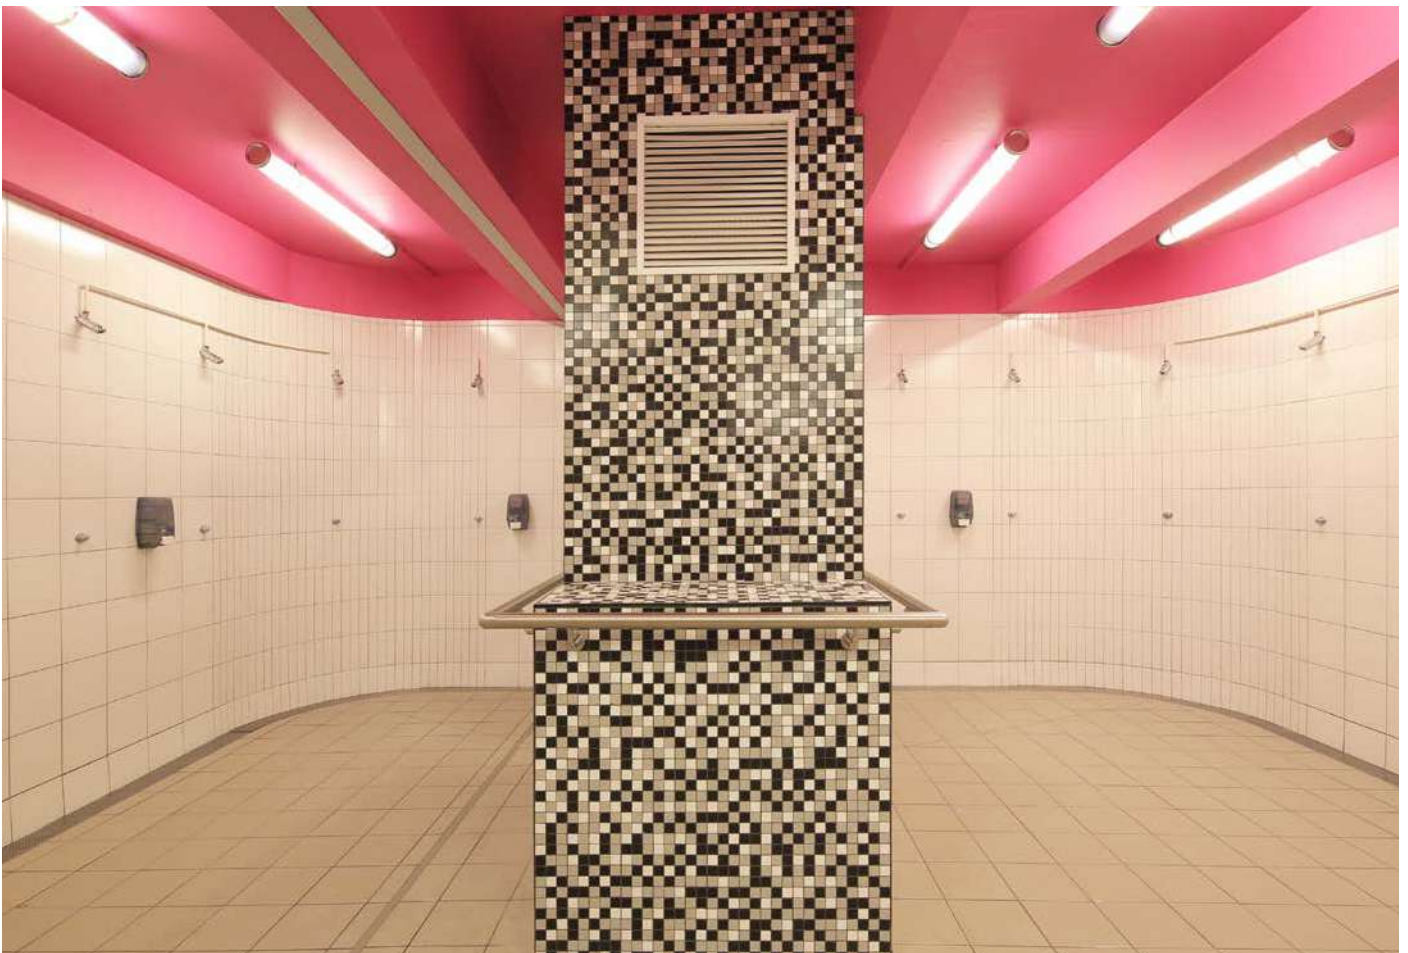

Etienne Gagnaire Nautical Centre, Villeurbanne, France. Architects: Z Architecture ©Jonathan Letoublon; Luminaire: Géricault