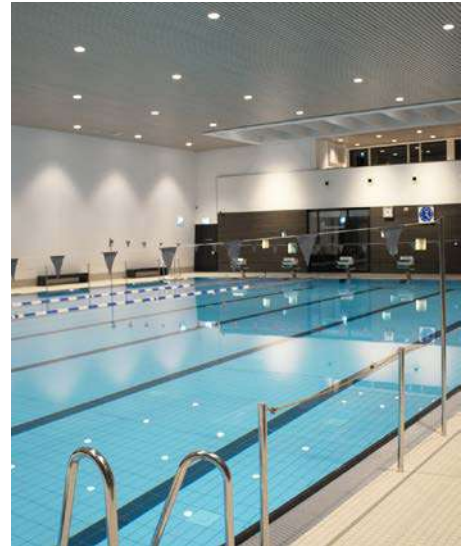

Integrated lighting with downlights

- Downlights offer the option to discreetly light a swimming pool from the ceiling.
- The complx. series offer a broad spectrum of light fittings with different radiation angles and power ratings, which allow for precise lighting and thus greater safety.
- Because of the high lighting quality, corrosion protection and high protection category IP65, Hoffmeister complx. downlights can also be arranged above the water.