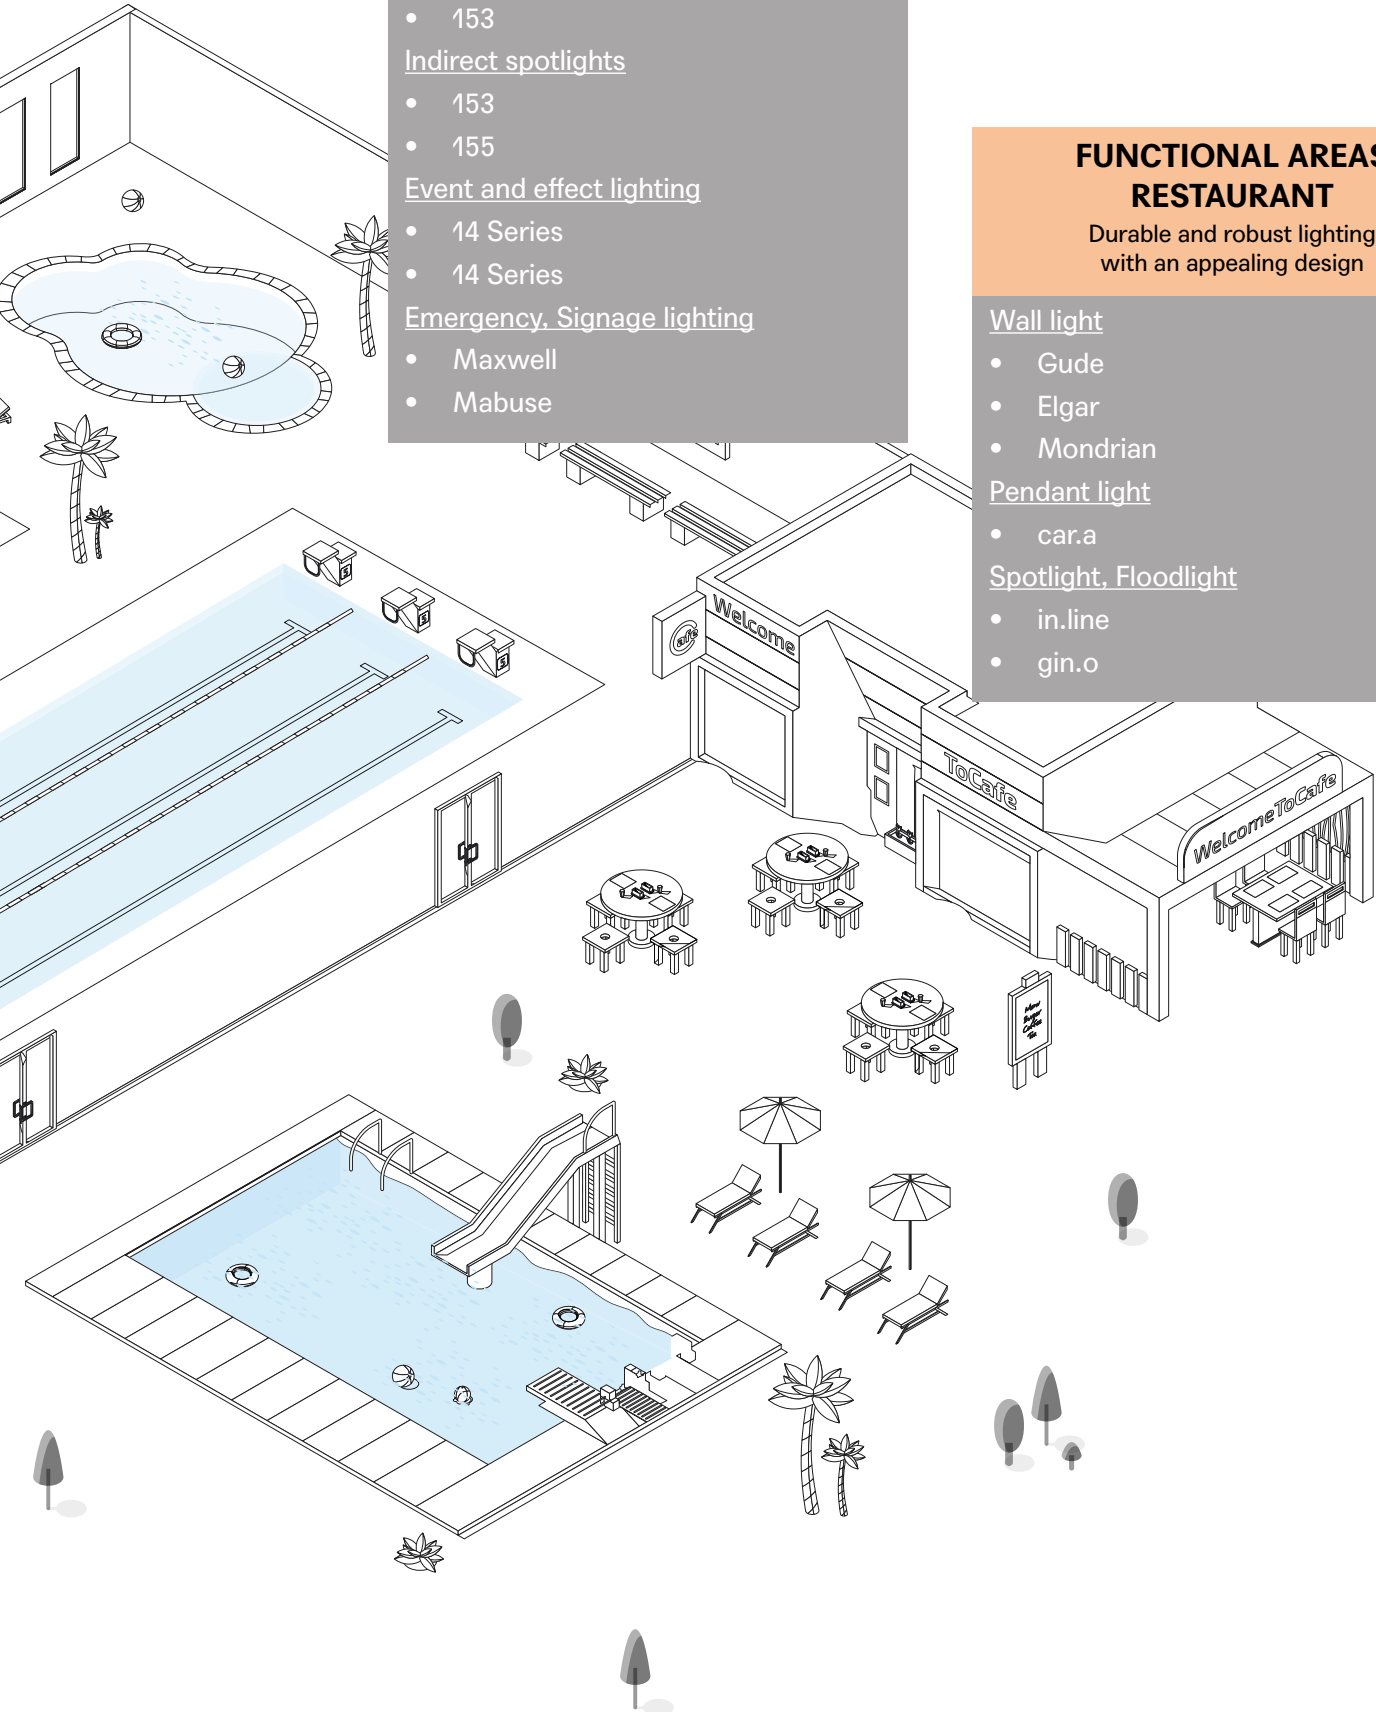

POOLS

Durable lights with specialist protection against corrosion for chlorinated environments.

Downlight

- complx.100, 150, 200 (IP65)

Direct spotlights

- 153

Indirect spotlights

- 153
- 155

Event and effect lighting

- 14 Series
- 14 Series

Emergency, Signage lighting

- Maxwell
- Mabuse

FUNCTIONAL AREAS RESTAURANT

Durable and robust lighting with an appealing design

Wall light

- Gude
- Elgar
- Mondrian

Pendant light

- car.a

Spotlight, Floodlight

- in.line
- gin.o