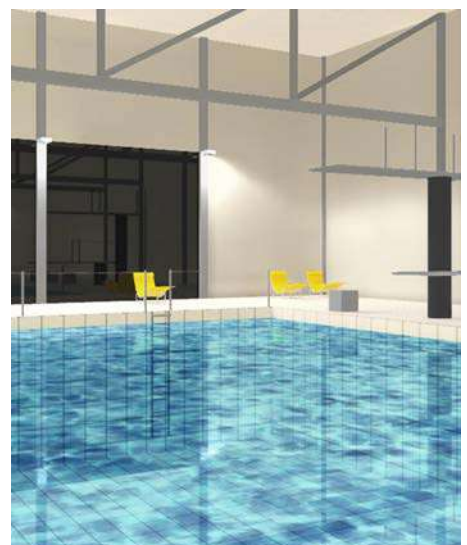

## Integrated lighting with downlights

- Downlights offer the option to discreetly light a swimming pool from the ceiling.
- The complx. series offer a broad spectrum of light fittings with different radiation angles and power ratings, which allow for precise lighting and thus greater safety.
- Because of the high lighting quality, corrosion protection and high protection category IP65, Hoffmeister complx. downlights can also be arranged above the water.

## Indirect lighting with spotlights

- Indirect lighting, reflected from the ceiling, provides a pleasant atmosphere in the swimming pool.
- The asymmetric light casts no shadows and emphasises the height of the room.
- There is no glare, creating optimal conditions for both employees and guests.

## Asymmetric lighting from the poolside

- The asymmetric lighting from the poolside provides illumination for rooms with low ceilings, convertible roofs or ceilings with poor reflection.
- The installation height determines the uniformity above the water.