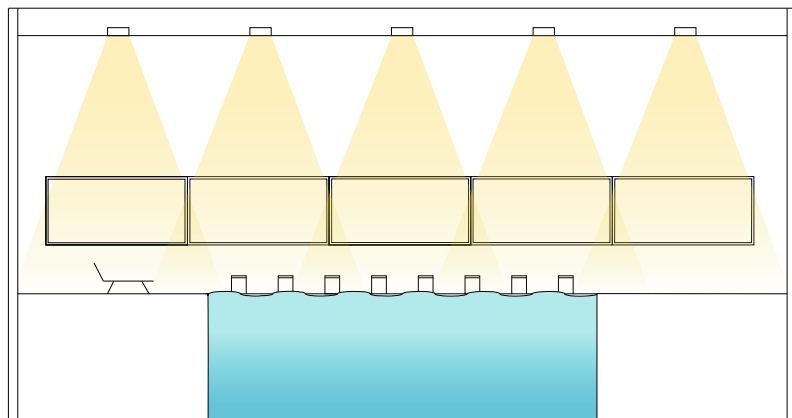

# Lighting concepts for swimming pools

Uniform lighting for an optimal view of the water

Luminaire:  
Hoffmeister compl. 150

Indirect lights for pleasant atmospheric lighting

Projector:  
Sill 155

Asymmetric lighting from the poolside for low-ceilinged rooms