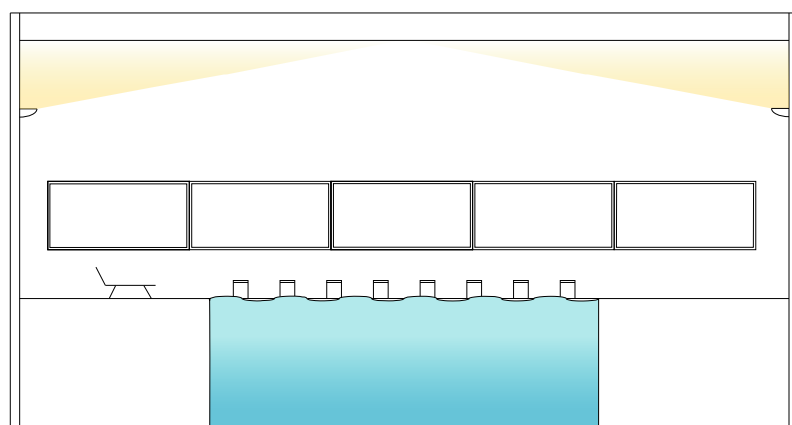

# Lighting concepts for swimming pools

Uniform lighting for an optimal view of the water

Luminaire:  
Hoffmeister compl. 150

Indirect lights for pleasant atmospheric lighting

Projector:  
Sill 155

Asymmetric lighting from the poolside for low-ceilinged rooms