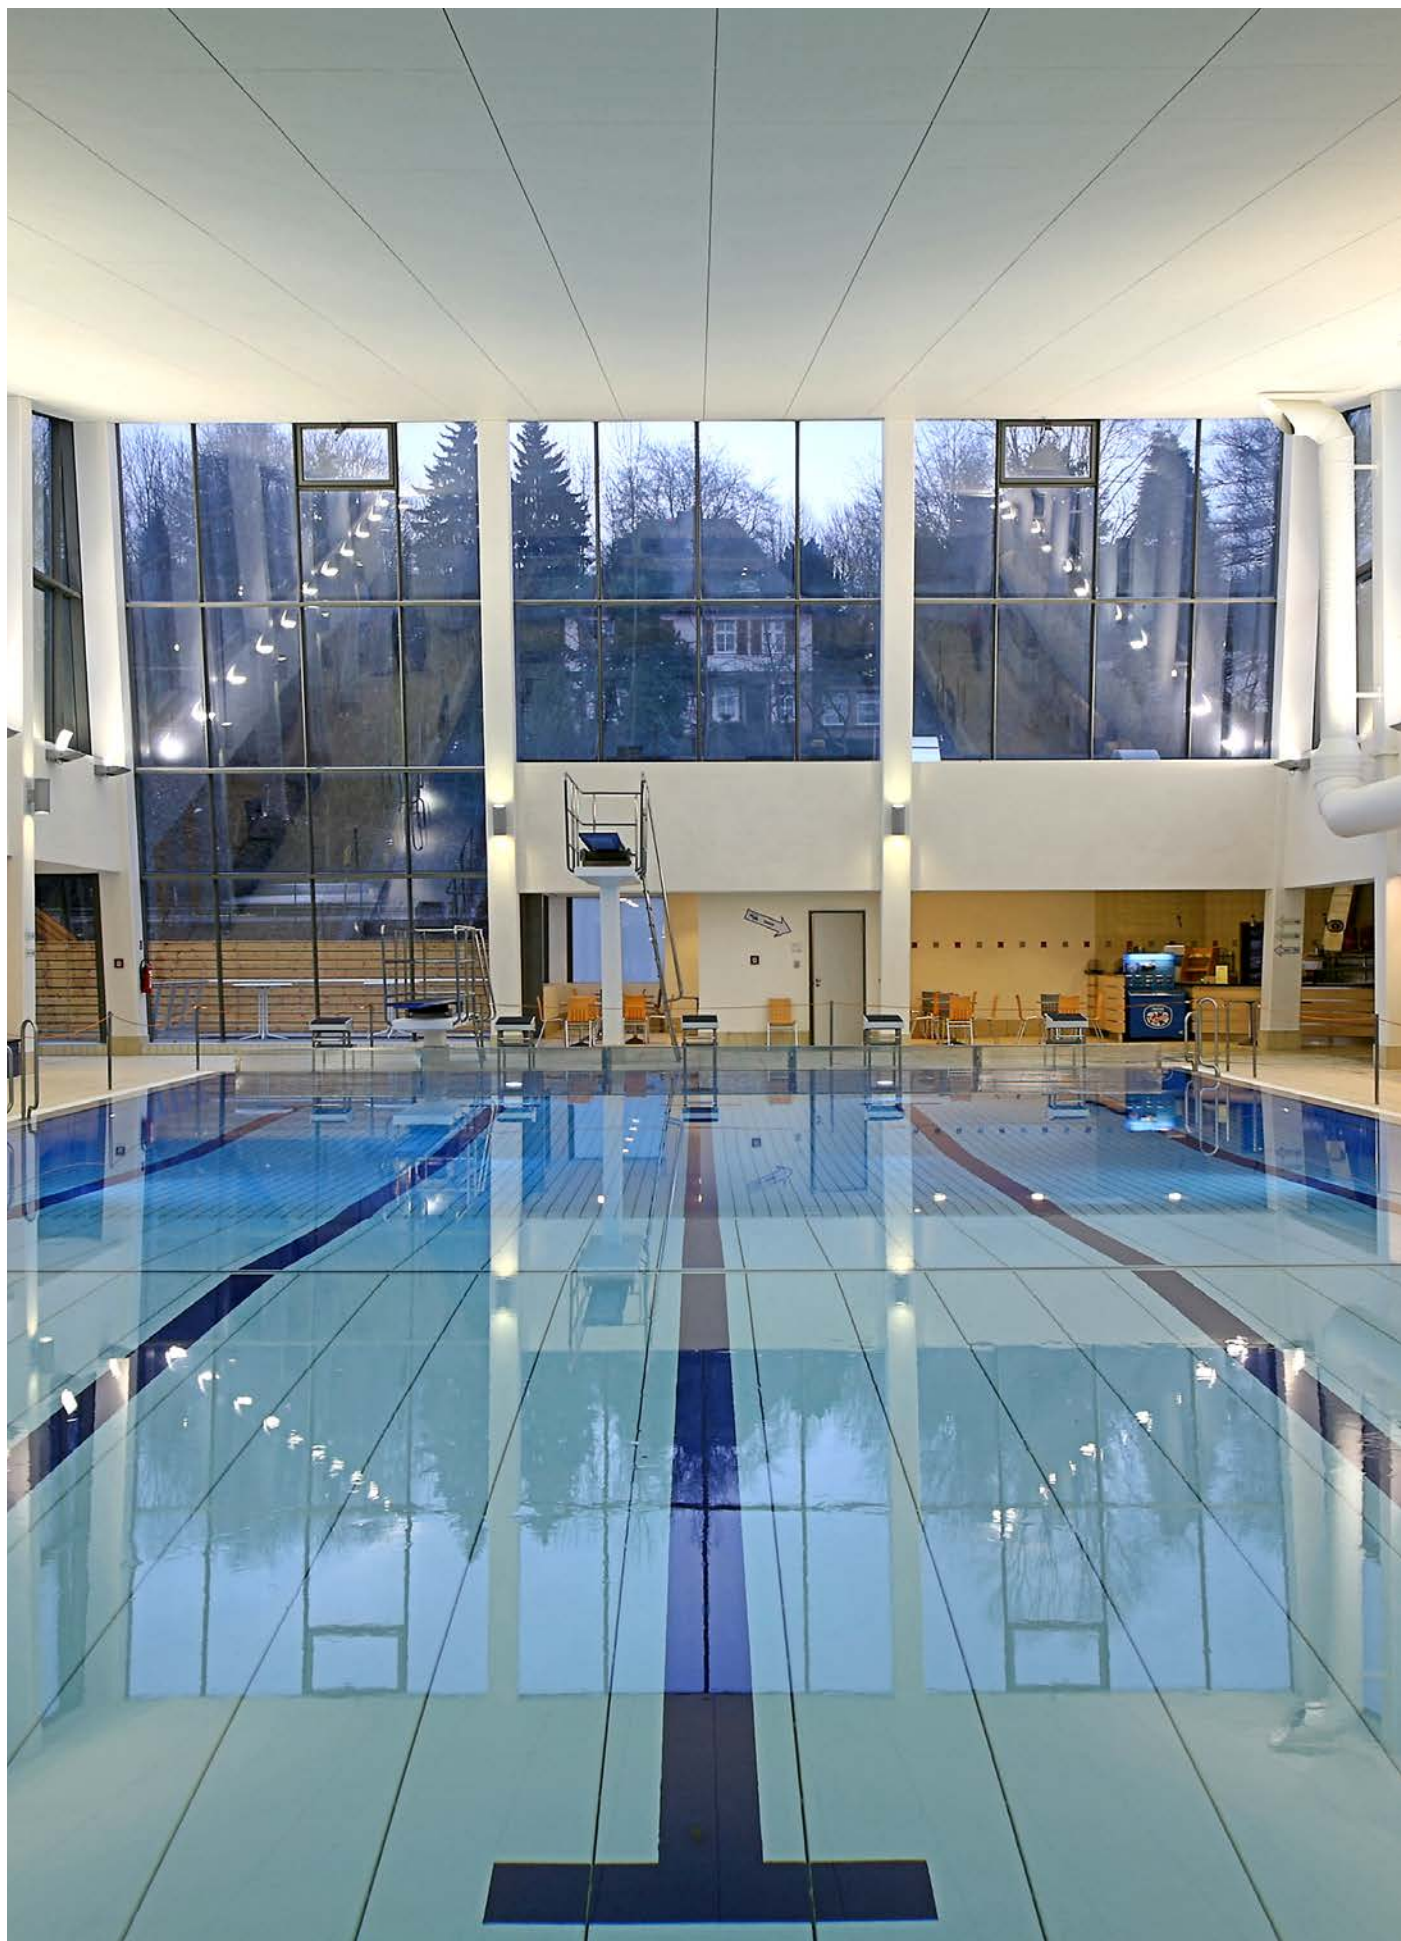

Olpe Leisure Centre, Germany ©Hoffmeister; Luminaire: 153

Front page H2O indoor pool, Dinklage, Germany. Architects: jbp-architects. Electrical design: Wilfried Heise engineering office ©Stephan Brendgen; Luminaire: complx