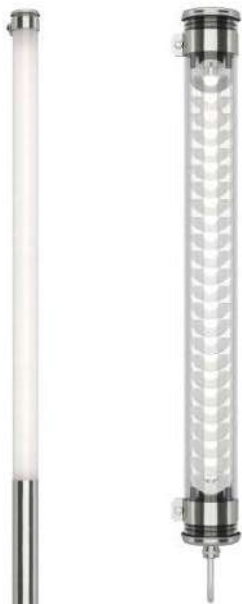

### Sustainable lighting and design

Géricault

Brueghel

Gude, Kyhn

Corot

Maxwell

Morisot, Mabuse

Elgar