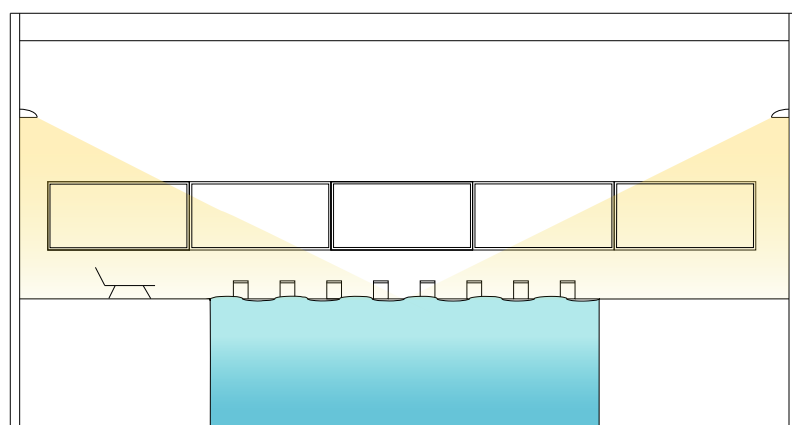

# Lighting concepts for swimming pools

Uniform lighting for an optimal view of the water

Luminaire:  
Hoffmeister compl. 150

Indirect lights for pleasant atmospheric lighting

Projector:  
Sill 155

Asymmetric lighting from the poolside for low-ceilinged rooms