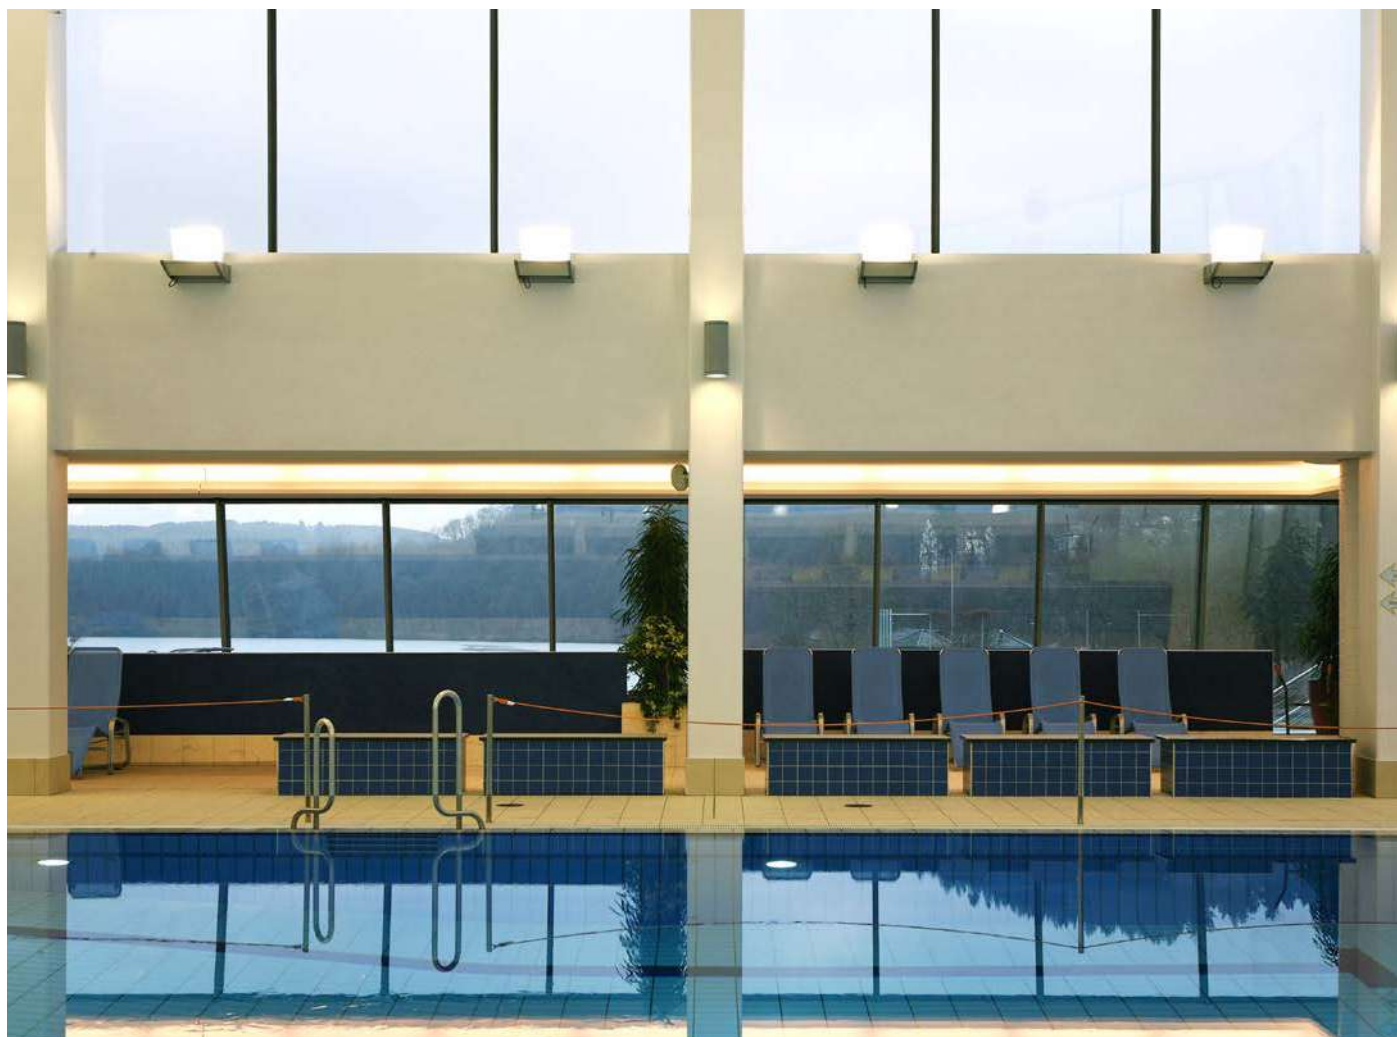

Swimming pools

Olpe Leisure Centre, Germany ©Hoffmeister; Luminaire: 153

Downlight

complx. IP65
100, 150, 200

Spotlight

153

155

Area lighting

14 Series

49 Series

Emergency, Signage lighting

Maxwell

Mabuse

Aside from water sports, swimming pools are primarily used for leisure swimming. This must be taken into account during the lighting planning stage. The variety of lighting tools supports the creation of different lighting concepts, increasing its experiential value.

For example, the 14 Spotlight Series offers the option of coloured lighting. Thanks to controllable RGBW or RGBN boards (red, green blue and warm or natural white light), swimming pools can be transformed into events halls.