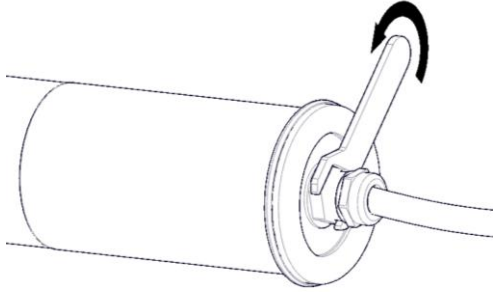

Maintenance / Lamp replacement / Austausch

1.